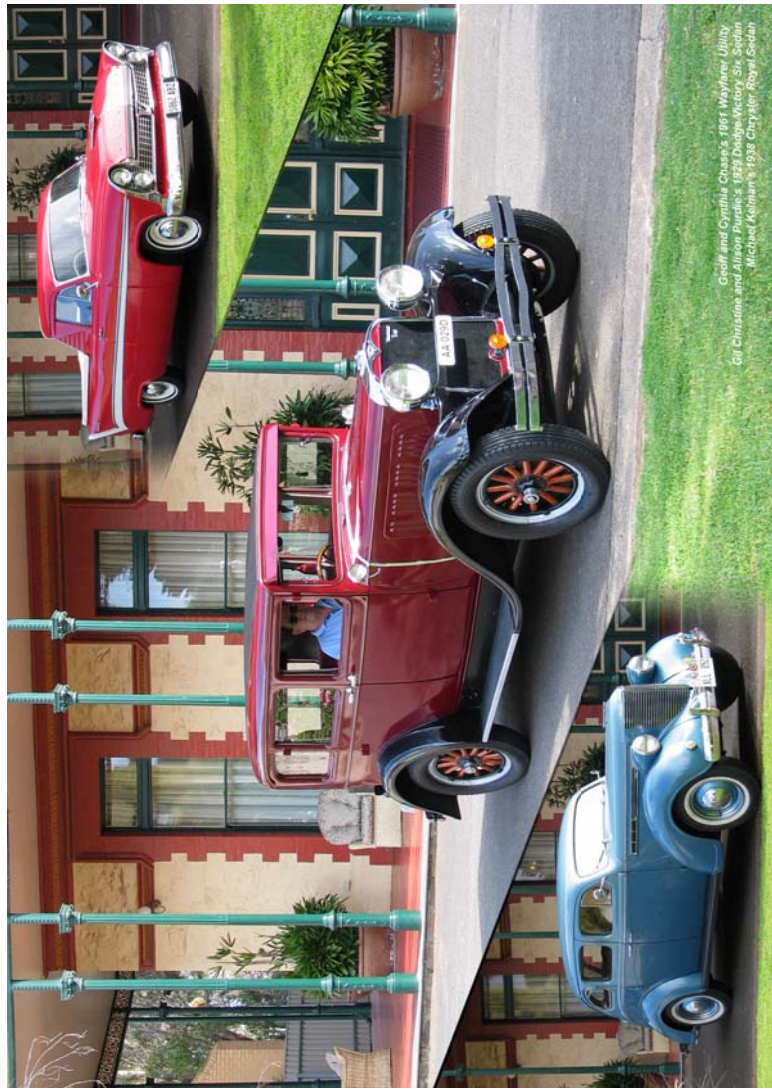

Bright and Foster Miller - 1922 Dodge Sport Coupe
Graham Nicholas - 1988 Volvo 740 GLE
Graham Jenkins - 1977 Volvo 740 GLE
Pipal Sedgwick

Coffey and Campbell Chassis - 1987 Willys Utility
Ed Christine and Alison Purdie - 1989 Dodge Monaco
Stu Schell
Michael Molinaro - 1988 Chrysler Royal Sedan