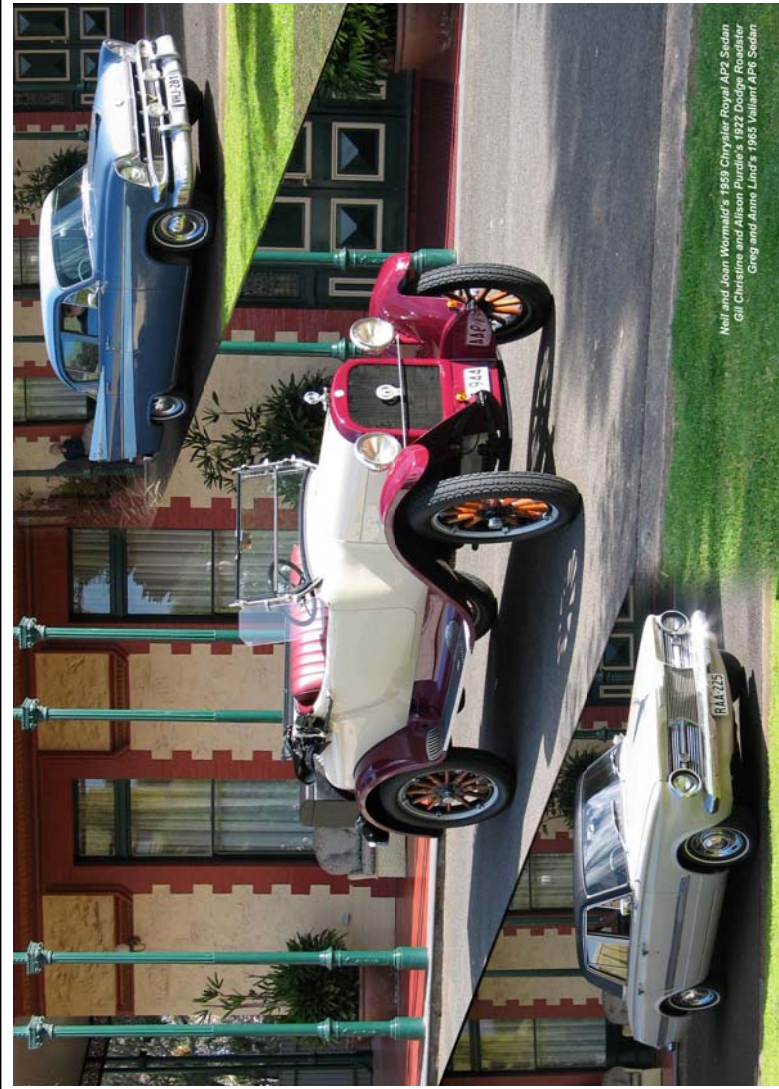

August 2010

Sun	Mon	Tue	Wed	Thu	Fri	Sat
1	2	3	4	5	6	7
8	9	10	11	12	13	14
15	16	17	18	19	20	21
22	23	24	25	26	27	28
29	30	31