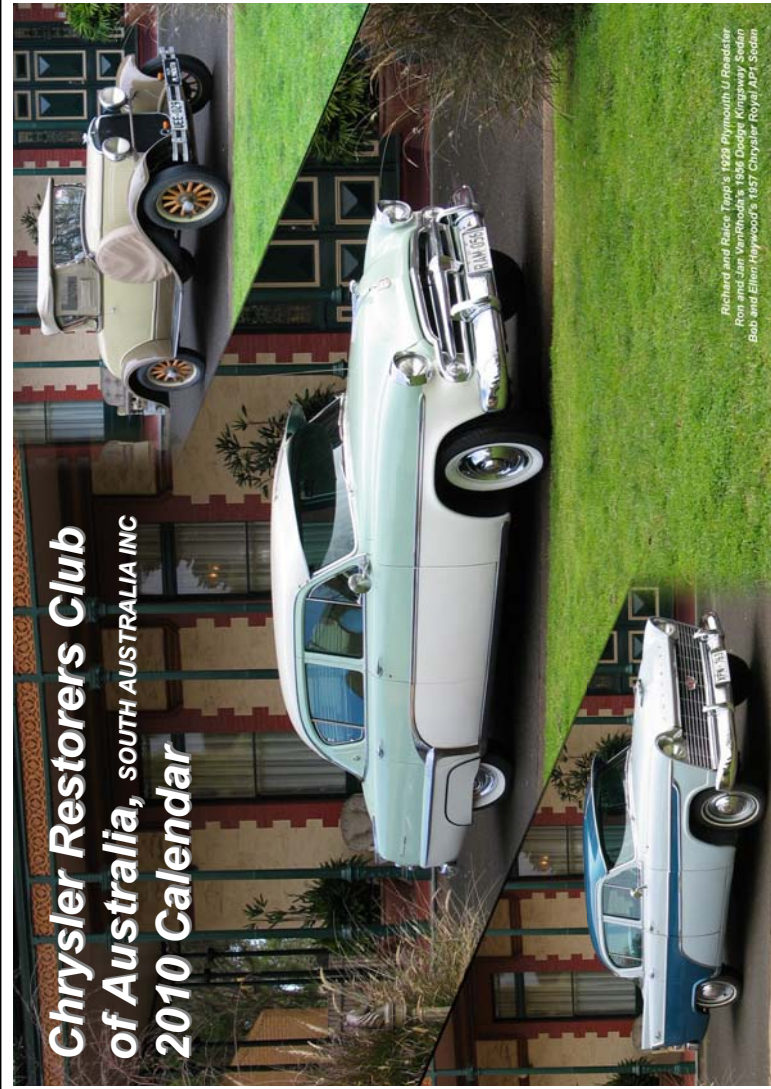

December 2010

Sun	Mon	Tue	Wed	Thu	Fri	Sat
		1		2	3	4
5 <i>Christmas picnic</i>	6 	7	8 	9 	10	11
12 <i>Christmas picnic</i>	13 <i>School holidays</i>	14	15 <i>Christmas meeting</i>	16	17	18
19	20 <i>School holidays</i>	21	22	23	24	25
26	27 <i>Christmas Day PH</i>	28 <i>Proclamation Day PH</i>	29	30	31	

**Chrysler Restorers Club
of Australia, SOUTH AUSTRALIA INC
2010 Calendar**

Richard and Paice Toop's 1954 Plymouth U Roadster
Ron and Jan VanRohden's 1952 Dodge Kingsway Sedan
Bob and Ellen Heywood's 1957 Chrysler Royal J/PI Sedan

November 2010

Sun	Mon	Tue	Wed	Thu	Fri	Sat
	1	2	3	4	5	6
7 <i>Lockleys swap</i>	8	9	10 	11 	12	13 <i>Bendigo swap</i>
14 <i>Bendigo swap</i>	15	16	17 <i>Meeting / Magazine</i>	18	19	20
21	22	23	24	25	26	27
28	29	30