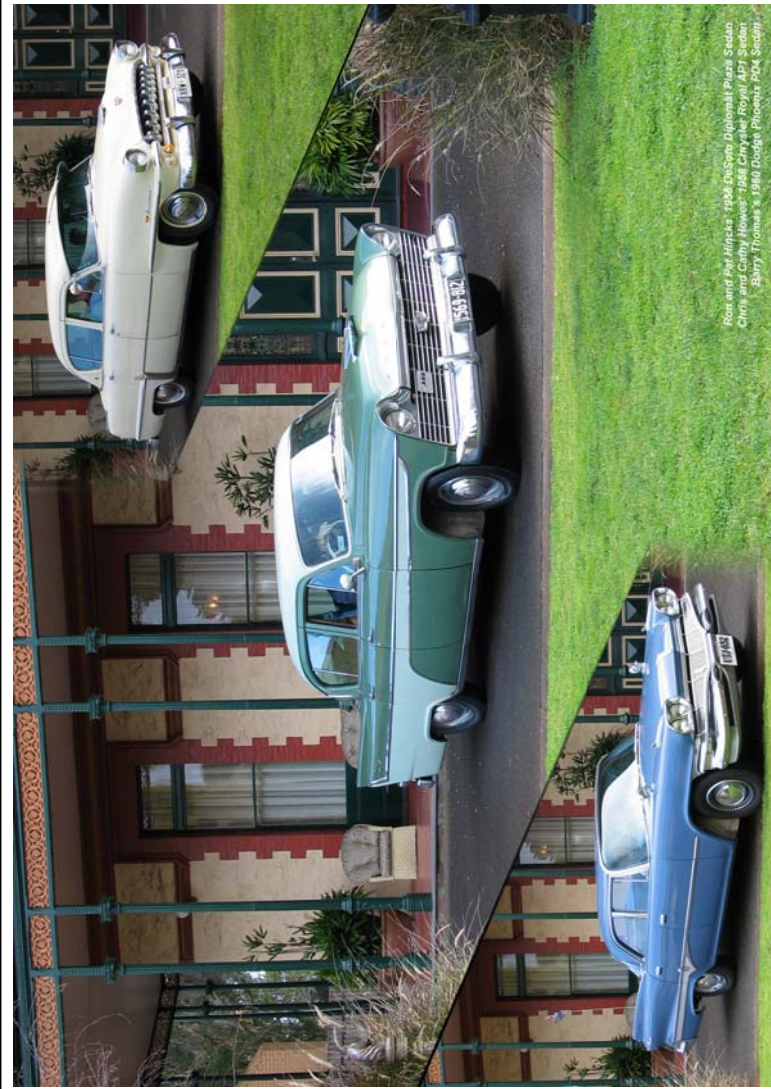

Ron and Pat Hinks's 1958 Dodge Plymouth Plus Sedan
Chris and Cathy Howes's 1958 Chrysler Royal J/PI Sedan
Barry Thomas's 1960 Dodge Plymouth PDK Sedan